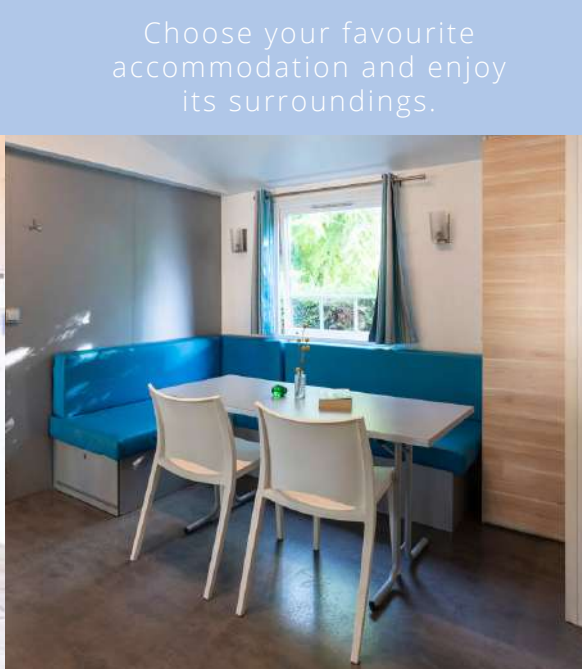

ACCOMMODATION

Choose your favourite accommodation and enjoy its surroundings.